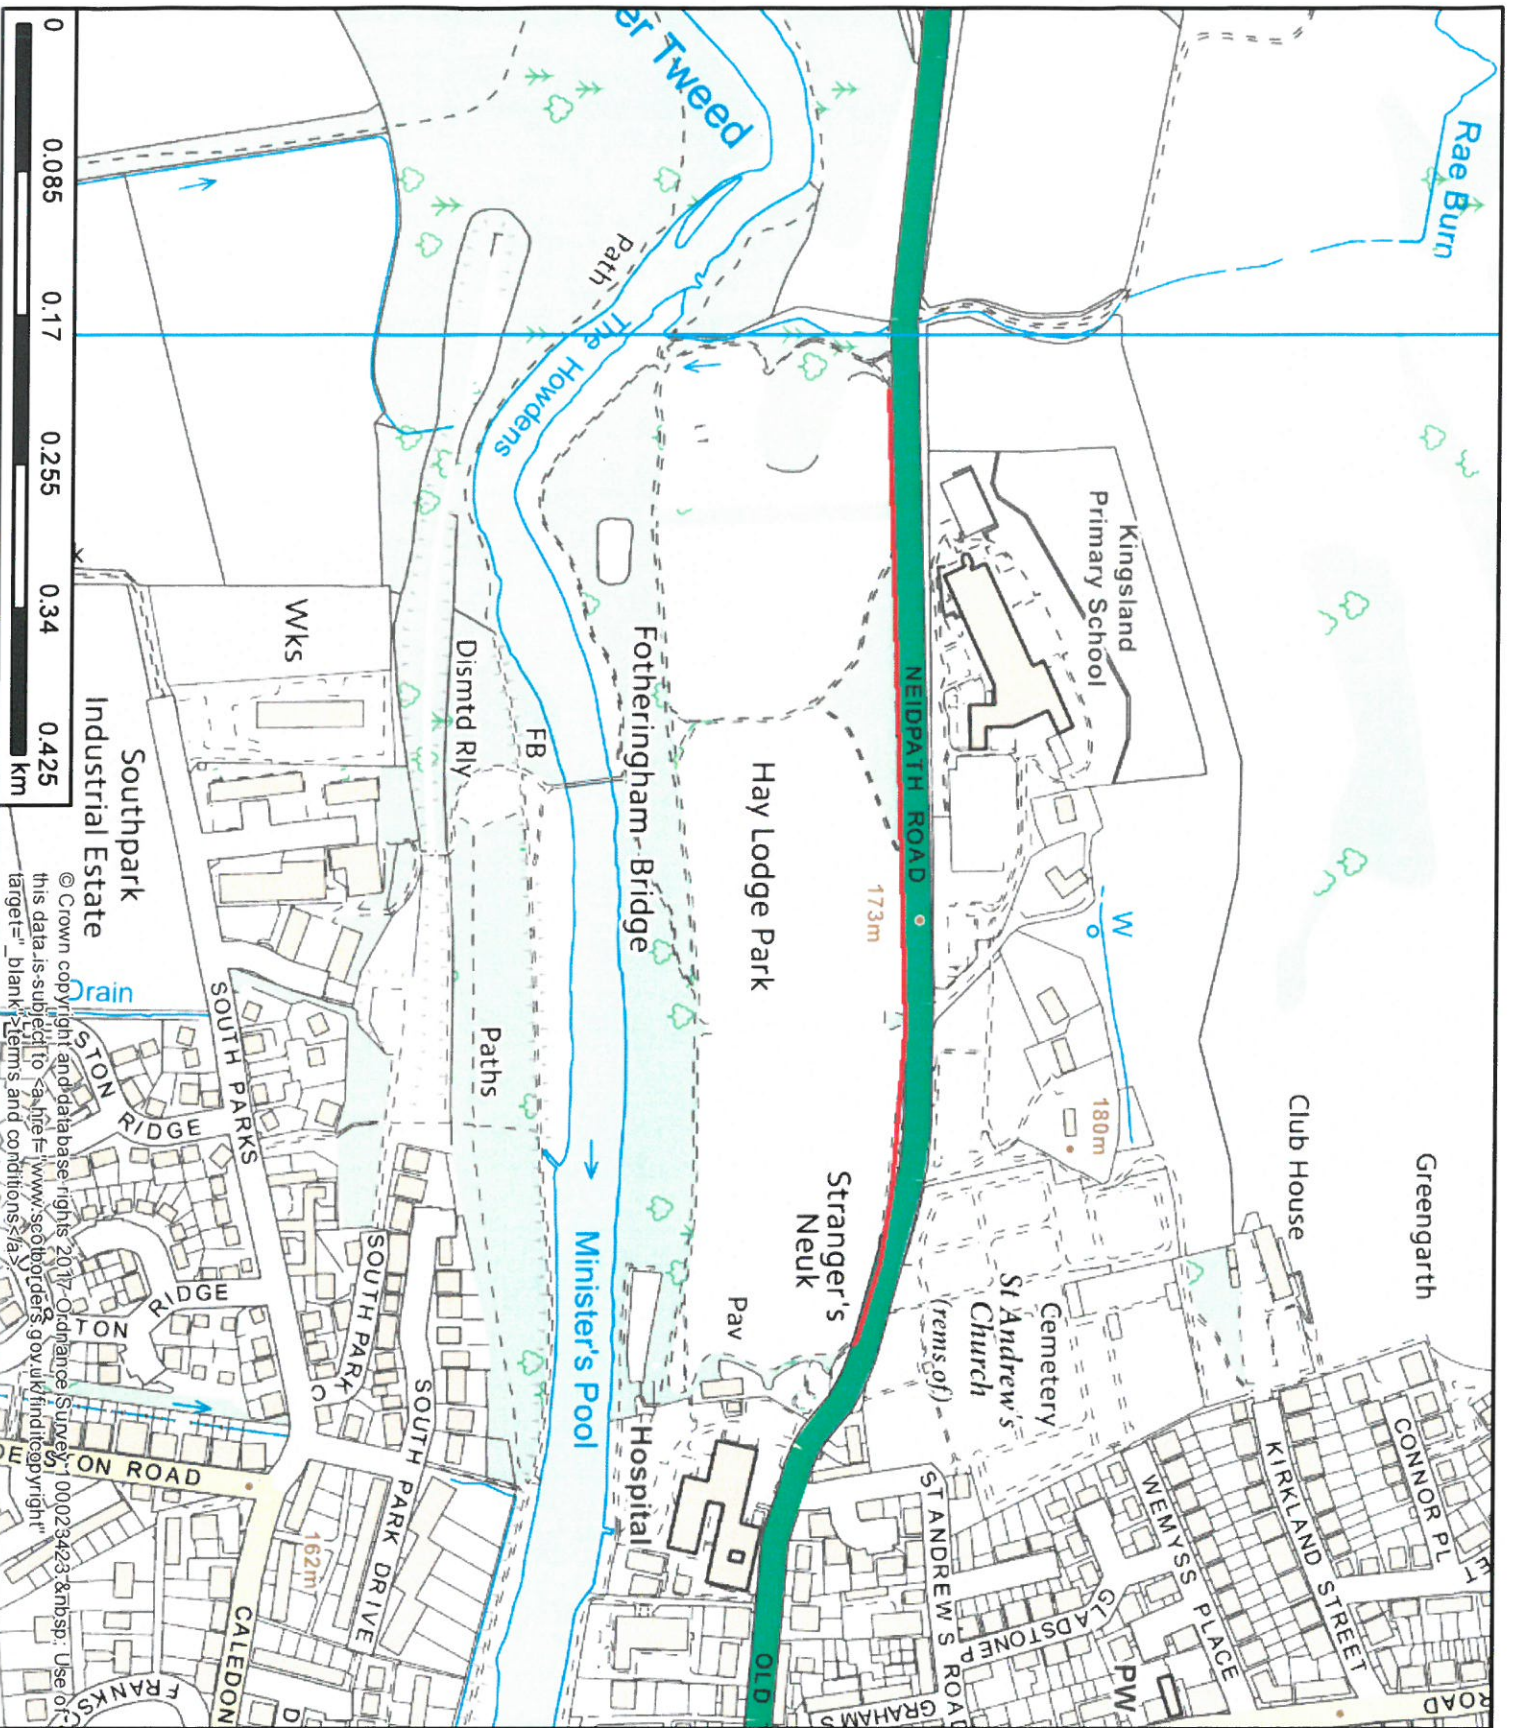

Campbell's Dyke Boundary Wall

Hay Lodge Park

This map was produced using SBC's WebGIS system. For further information or help please contact FP_LVF@scotborders.gov.uk